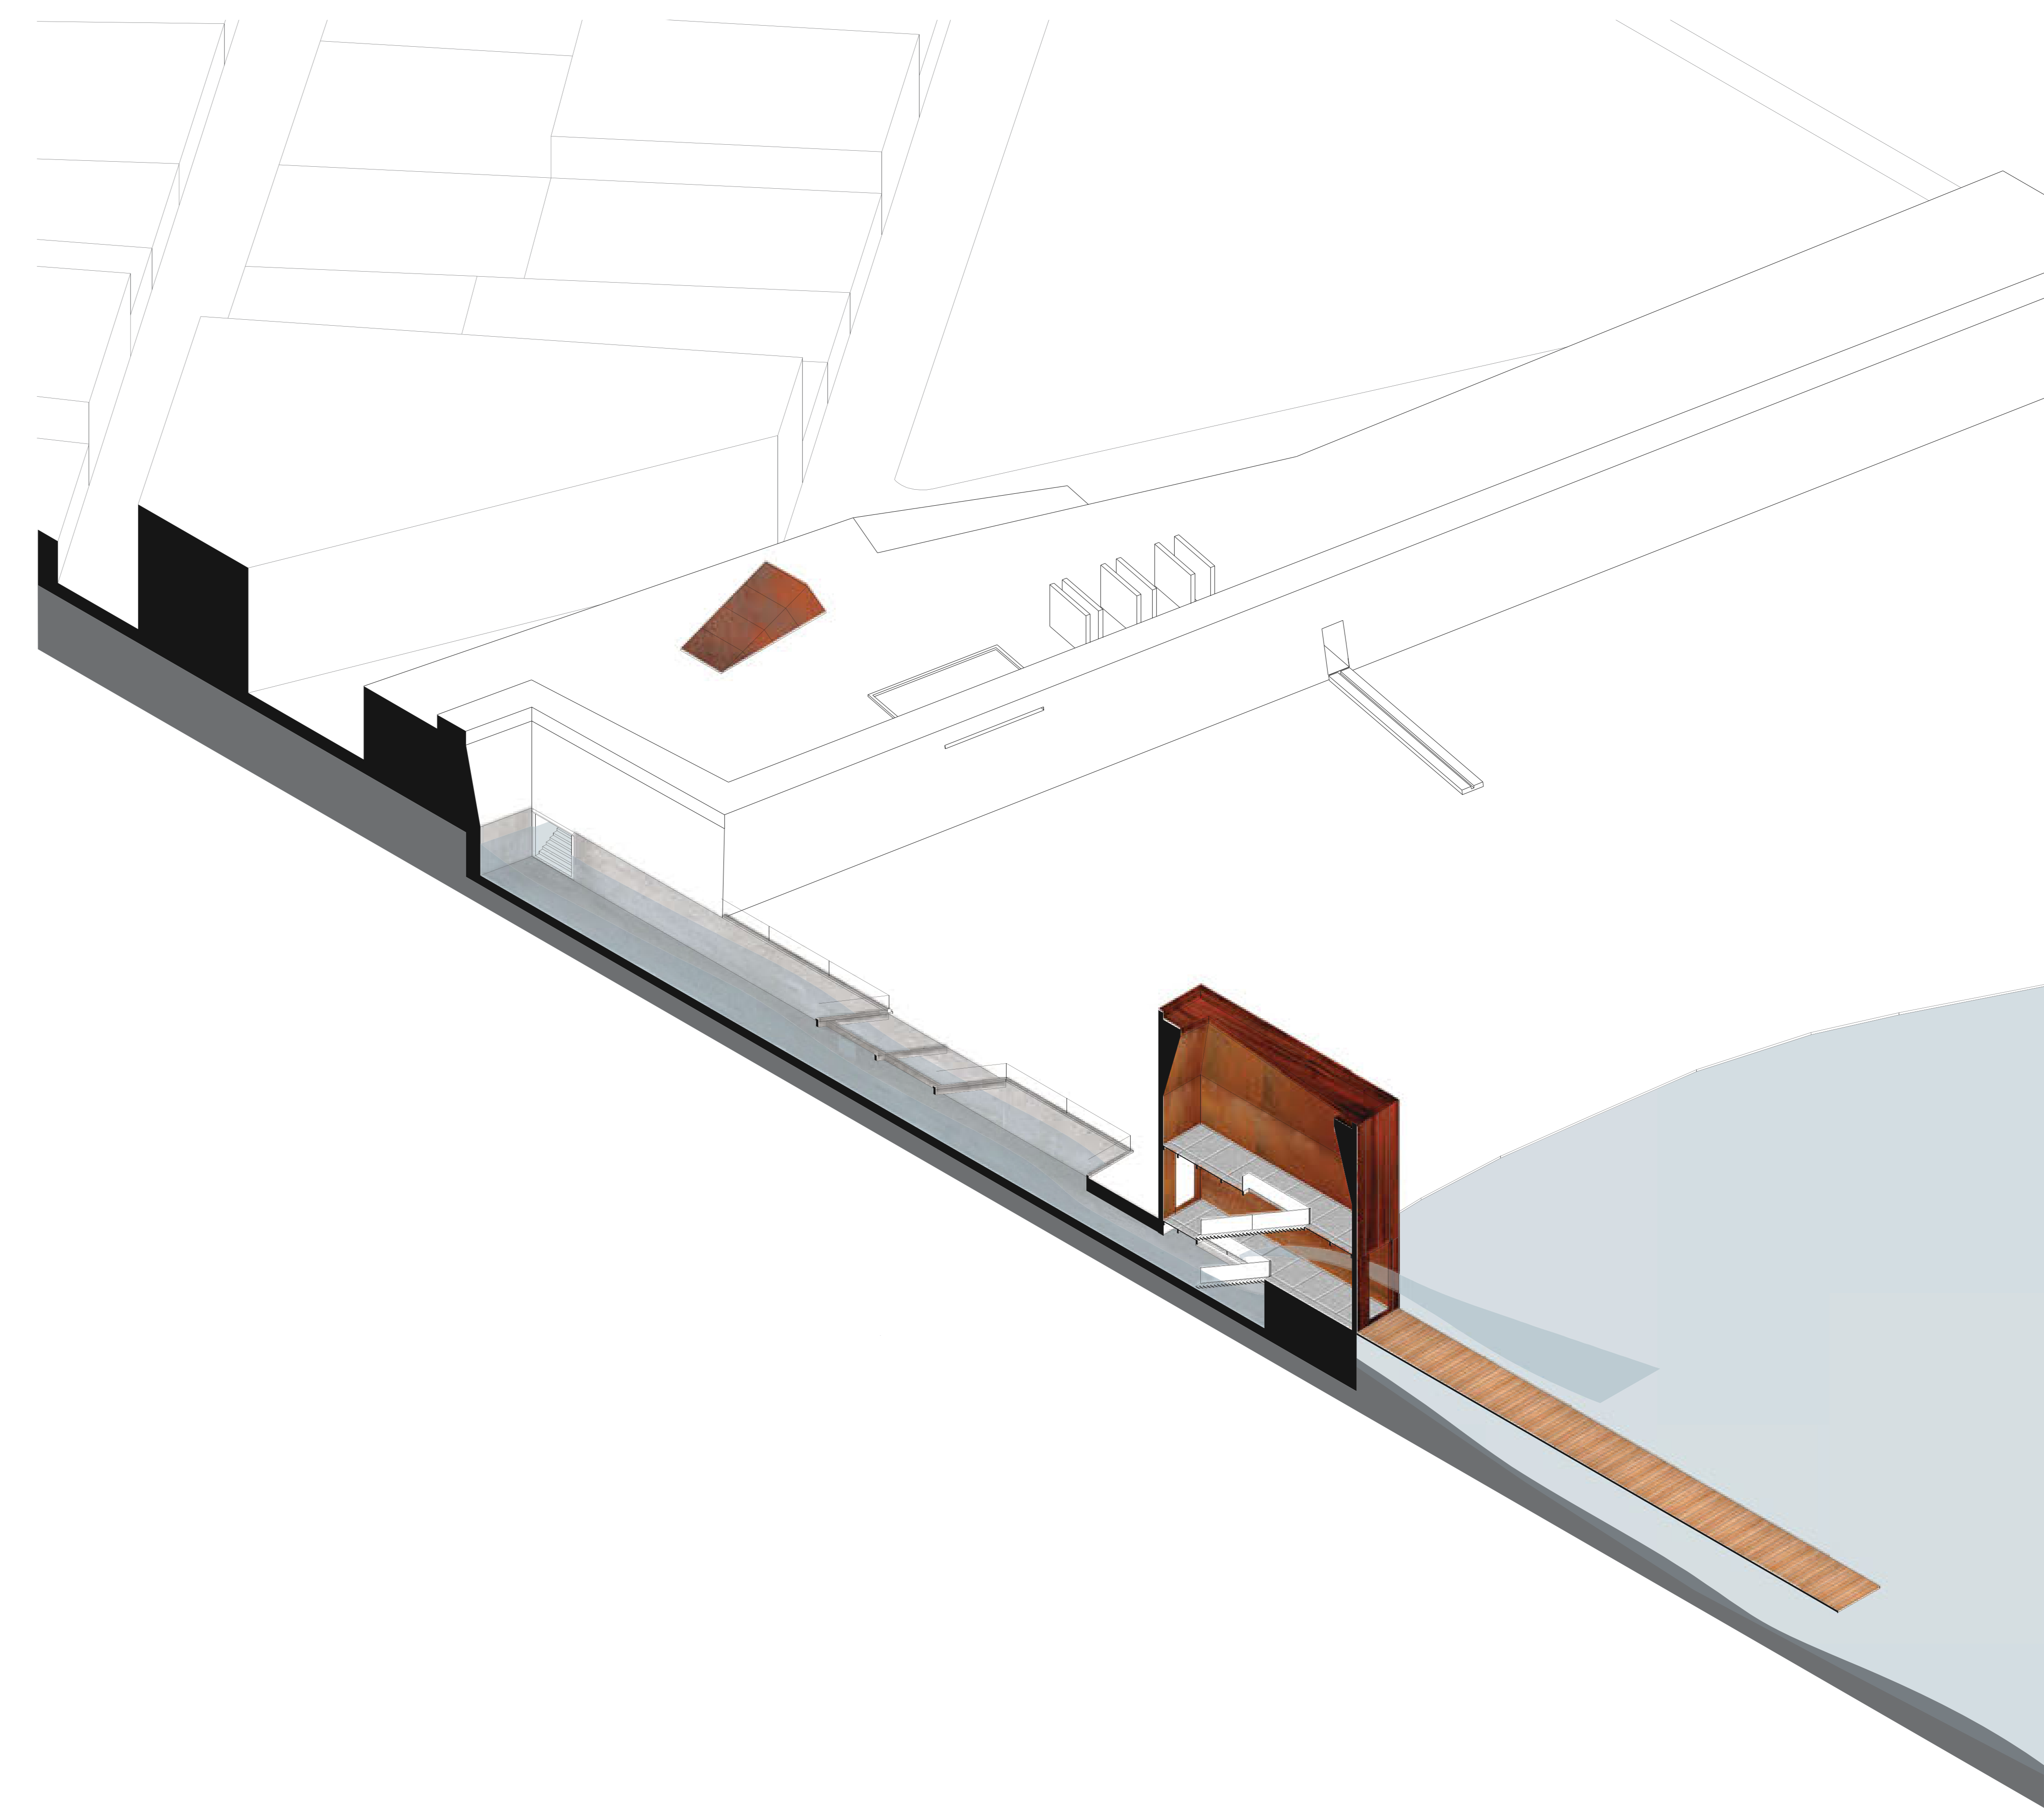

# GROUP 15

ALEJANDRO SALDARRIAGA RUBIO

KA YAN STEPHANIE NG

M. JULIANA MENDOZA TORRES

WEEK 1 INTIMATE CARTAGENA

WEEK 2 ENLIGHTENMENT

- ▶ IDEA
- ▶ CONCEPT
- ▶ LOCATION
- ▶ PLAN
- ▶ AXONOMETRIC
- ▶ SECTIONS
- ▶ PERSPECTIVES

- ▶ IDEA
- ▶ **CONCEPT**
- ▶ LOCATION
- ▶ PLAN
- ▶ AXONOMETRIC
- ▶ SECTIONS
- ▶ PERSPECTIVES

- ▶ IDEA
- ▶ CONCEPT
- ▶ **LOCATION**
- ▶ PLAN
- ▶ AXONOMETRIC
- ▶ SECTIONS
- ▶ PERSPECTIVES

- ▶ IDEA
- ▶ CONCEPT
- ▶ LOCATION
- ▶ **PLAN**
- ▶ AXONOMETRIC
- ▶ SECTIONS
- ▶ PERSPECTIVES

- ▶ IDEA
- ▶ CONCEPT
- ▶ LOCATION
- ▶ PLAN
- ▶ AXONOMETRIC
- ▶ SECTIONS
- ▶ PERSPECTIVES

1

2

3

4

- ▶ IDEA
- ▶ CONCEPT
- ▶ LOCATION
- ▶ PLAN
- ▶ AXONOMETRIC
- ▶ SECTIONS
- ▶ PERSPECTIVES

3

4